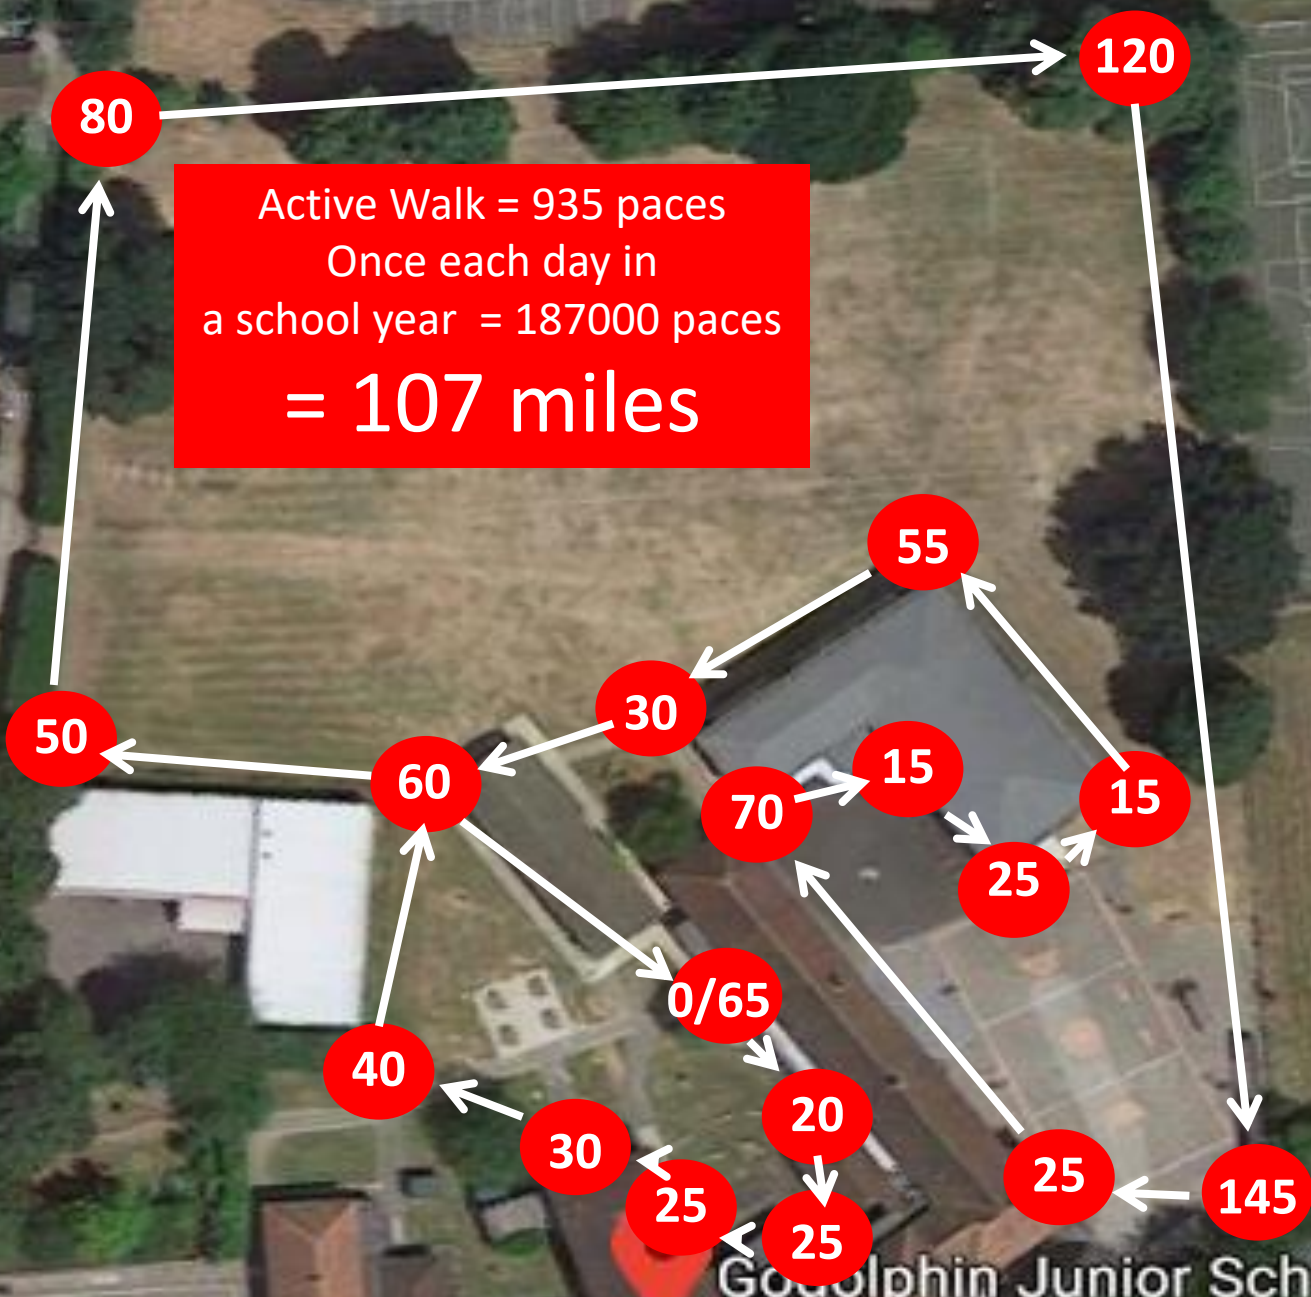

Active Walk = 935 paces  
Once each day in  
a school year = 187000 paces  
**= 107 miles**

Goodolphin Junior School

Google

Active Walk = 205 paces  
Once each day in  
a school year = 41000 paces  
**= 23 miles**